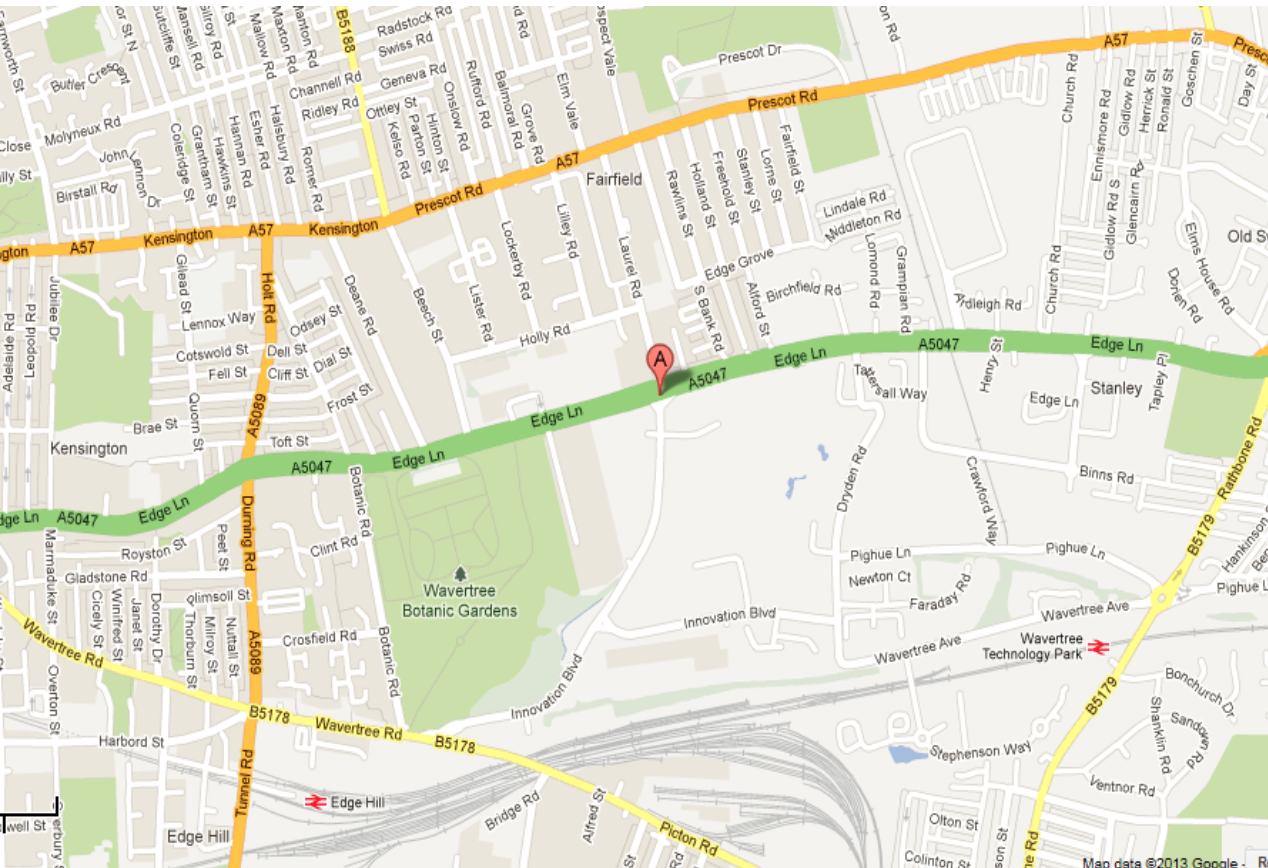

Liverpool Community Health NHS Trust,
2nd Floor, Liverpool Innovation Park
DIGITAL WAY
LIVERPOOL
L7 9NJ (sat Nav L7 9NW)

How to find us

Bus

The main entrance to the Innovation Park is served by the following bus routes:

6 City Centre-Huyton or Warrington, every 30 mins.

7, 7A, 7B: City Centre - Huyton or Warrington, every 30m mins.

By road

Heading West on the M62. Continue on to the A5080/Bowring Park Road.

Bear right on to A5047/Edge Lane. At the 5th junction with traffic lights, turn left onto Innovation Boulevard.

For the main reception turn immediately left onto Digital Way and report to security.

For SATNAV use L7 9NW.

The Innovation Park provides a covered cycle rack, situated at the main entrance to the Liverpool Innovation Park.

By train

LIP is served by Wavertree Technology Park train station which is on the main Liverpool to Manchester line.

Trains operated depart Wavertree Technology Park Mersey rail station for Liverpool Lime Street every 15 mins during the day and every 30 mins of evenings. The journey takes approximately 10 mins.

Additional services link Wavertree Technology Park to Huyton, Wigan, Preston, Blackpool, St Helens, Earlstown, Warrington Bank Quay, Manchester and Yorkshire.

Edge Hill train station is also situated short walk away.